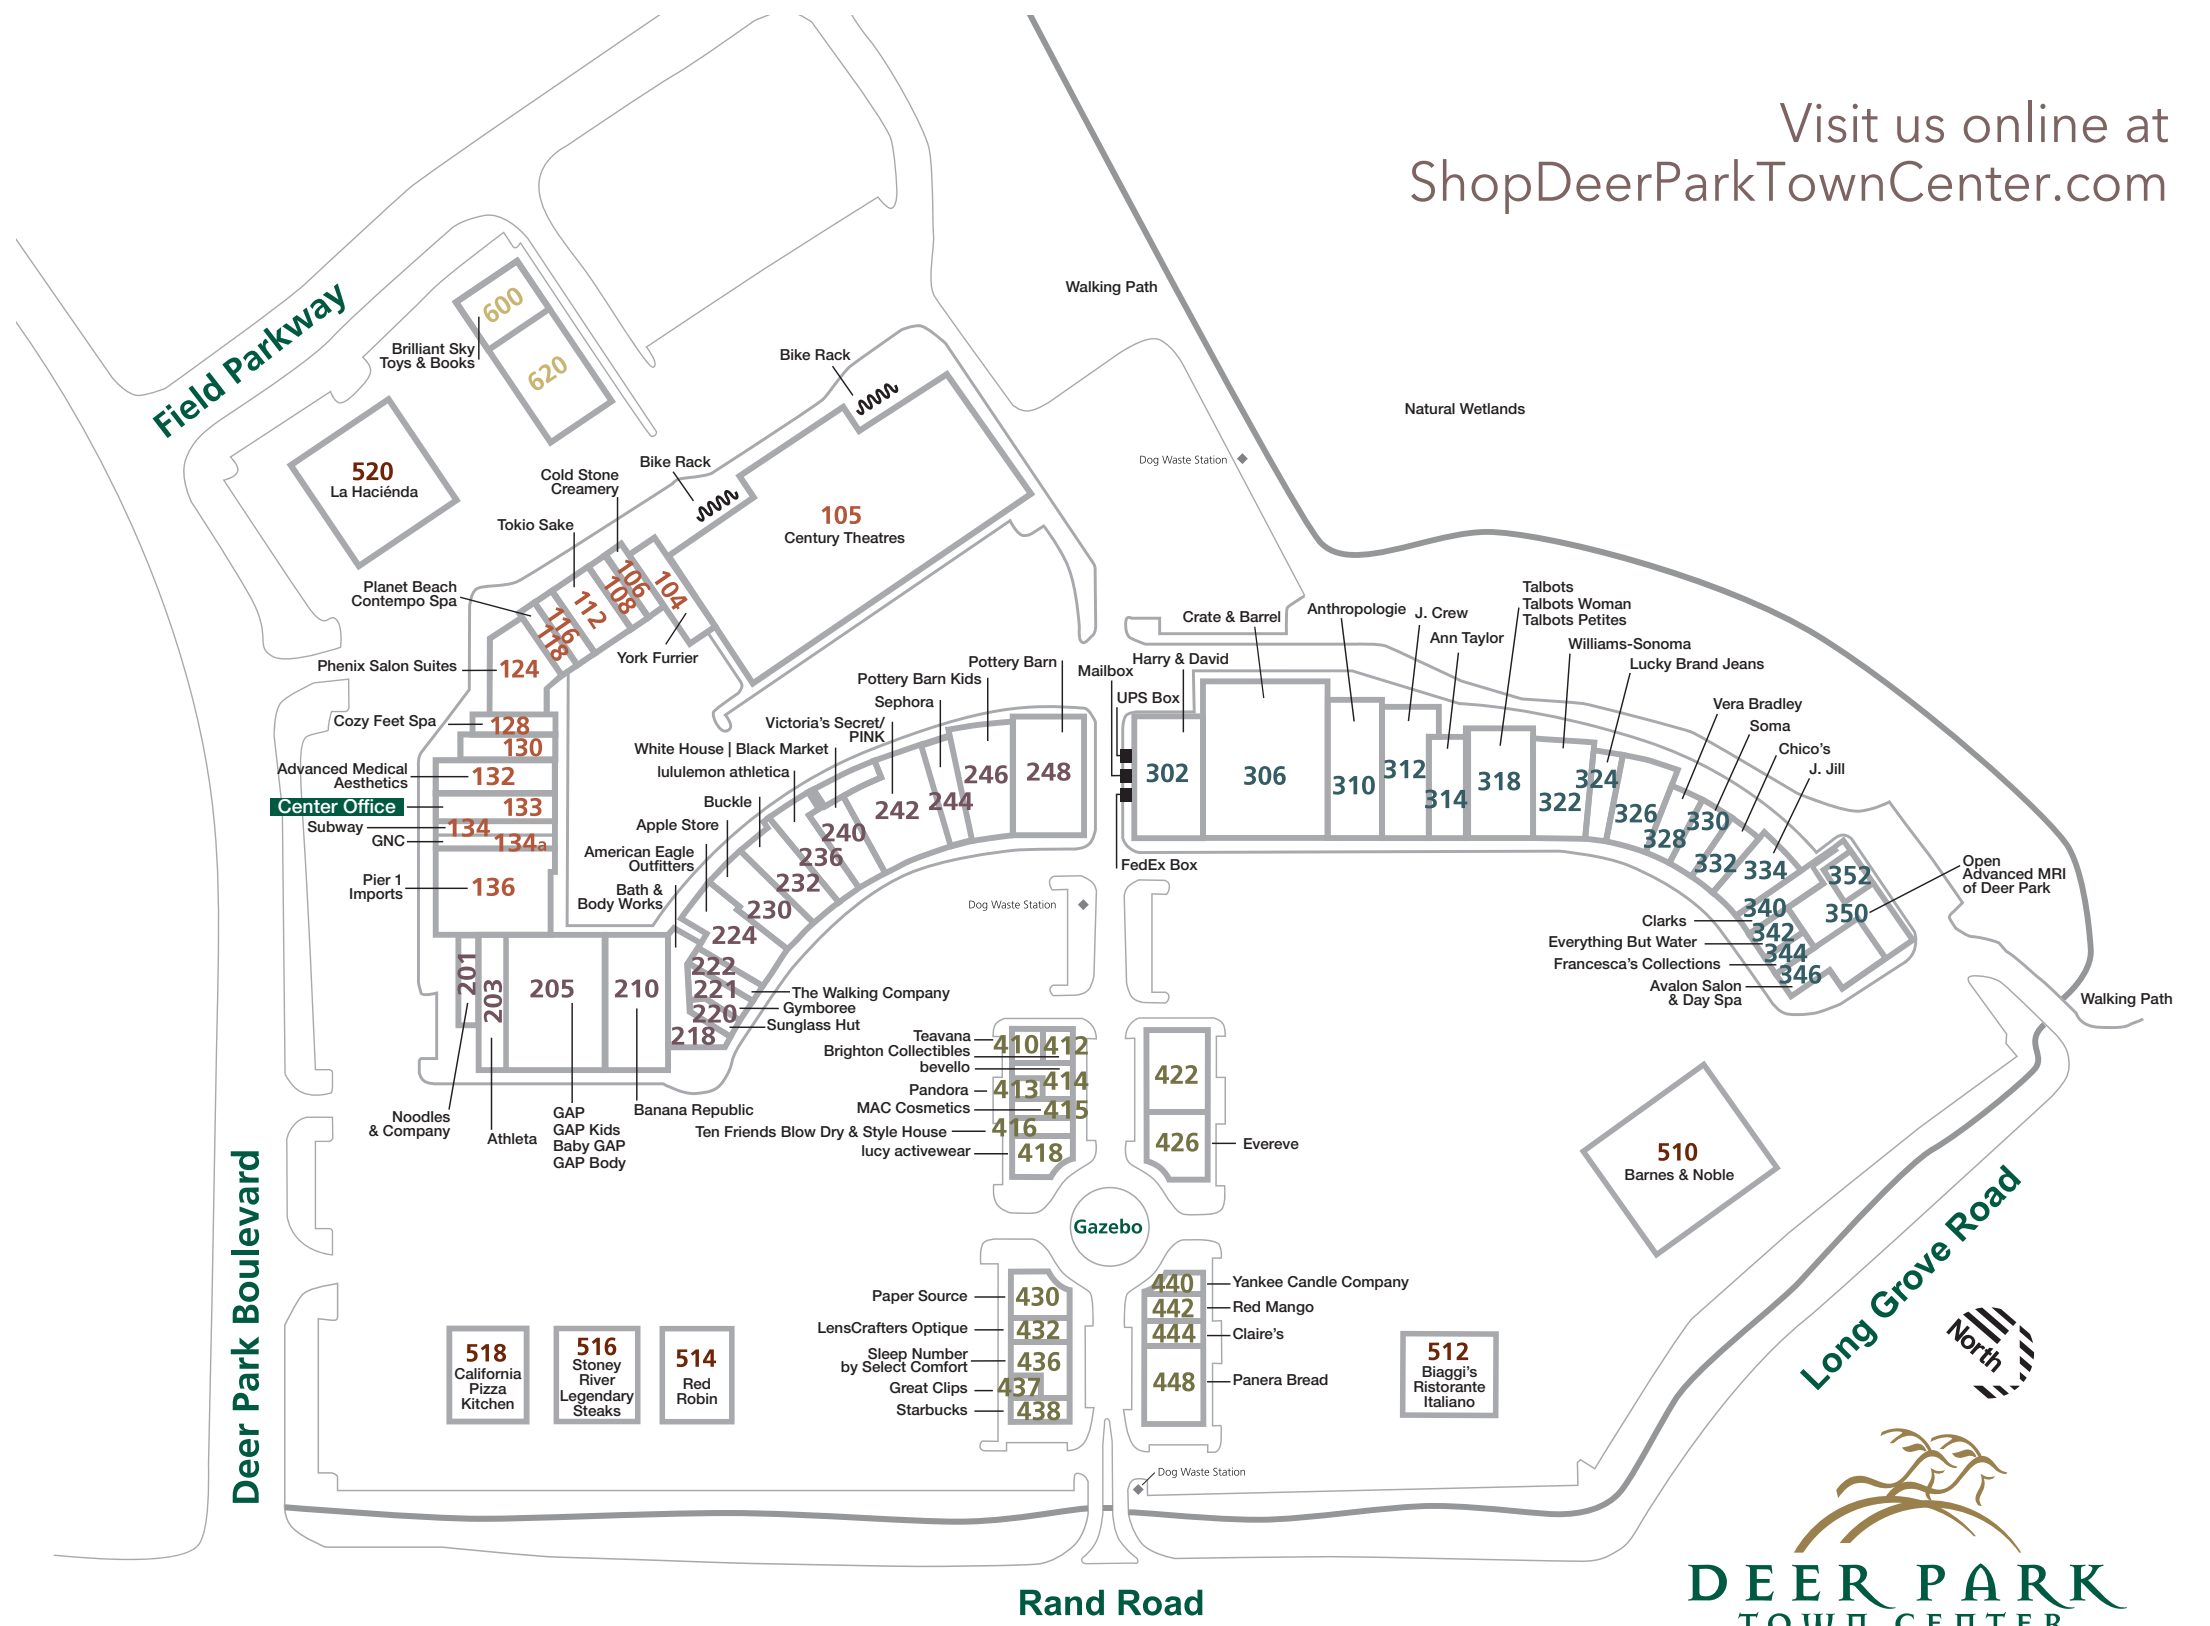

Books & Entertainment

510	Barnes & Noble	438-7444
600	Brilliant Sky Toys & Books	438-8300
105	Century Theatres	Office: 438-8518 Showtimes: 800-326-3264 Code 981

For The Home

Note: Area code is (847)

310	Anthropologie	438-2429
306	Crate & Barrel	438-0031
430	Paper Source	796-3238
136	Pier 1 Imports	438-6050
248	Pottery Barn	550-6763
246	Pottery Barn Kids	438-4433
436	Sleep Number by Select Comfort	550-0741
322	Williams-Sonoma	550-0803
440	Yankee Candle Company	726-6901

Food and Dining

510	Barnes & Noble Cafe	438-7444
512	Biaggi's Ristorante Italiano	438-1850
518	California Pizza Kitchen	550-0273
106	Cold Stone Creamery	726-2663
520	La Hacienda	550-9413
201	Noodles & Company	726-1000
448	Panera Bread	540-8425
442	Red Mango	847-1143
514	Red Robin	438-6878
438	Starbucks	438-6343
516	Stoney River Legendary Steaks	719-1596
134	Subway	550-1180
410	Teavana	438-2382
112	Tokio Sake	438-0400

Gifts & Accessories

412	Brighton Collectibles	550-0600
444	Claire's	438-0371
344	Francesca's Collections	726-2363
302	Harry & David	438-2703
413	Pandora	550-1555
430	Paper Source	796-3238
220	Sunglass Hut	438-9411
328	Vera Bradley	438-8412

Center Office/Security

133	Center Office	726-7755
133	Security	602-9749

Visit us online at ShopDeerParkTownCenter.com